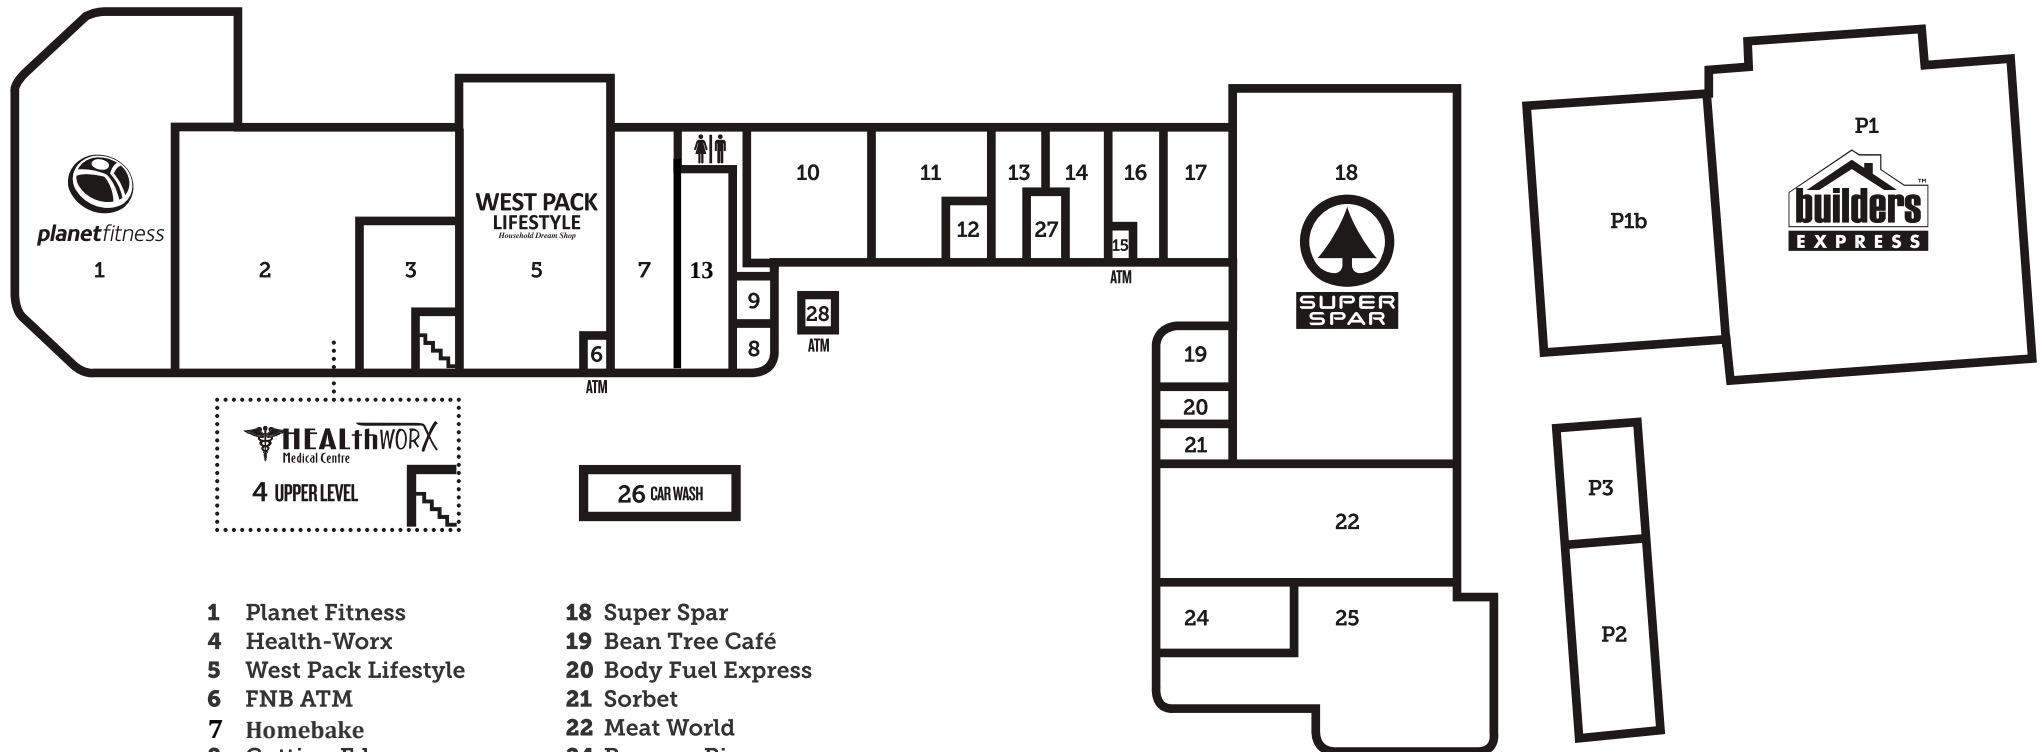

MALLMAP

WWW.VALLEYVIEWRETAIL.CO.ZA

- | | |
|------------------------|----------------------|
| 1 Planet Fitness | 18 Super Spar |
| 4 Health-Worx | 19 Bean Tree Café |
| 5 West Pack Lifestyle | 20 Body Fuel Express |
| 6 FNB ATM | 21 Sorbet |
| 7 Homebake | 22 Meat World |
| 8 Cutting Edge | 24 Romans Pizza |
| 9 Pressed in Time | 25 Piccolo |
| 10 Pick n Pay Clothing | 26 Wash Worx |
| 11 PNA | 27 Big Joe's Pies |
| 12 Vaperite | 28 ABSA ATM |
| 13 Ackermans | P1 Builders Express |
| 14 Continental Linen | P2 Supa Quick |
| 15 Nedbank ATM | P3 Car Care Clinic |
| 16 All About Pets | |
| 17 Tops Liquor | |