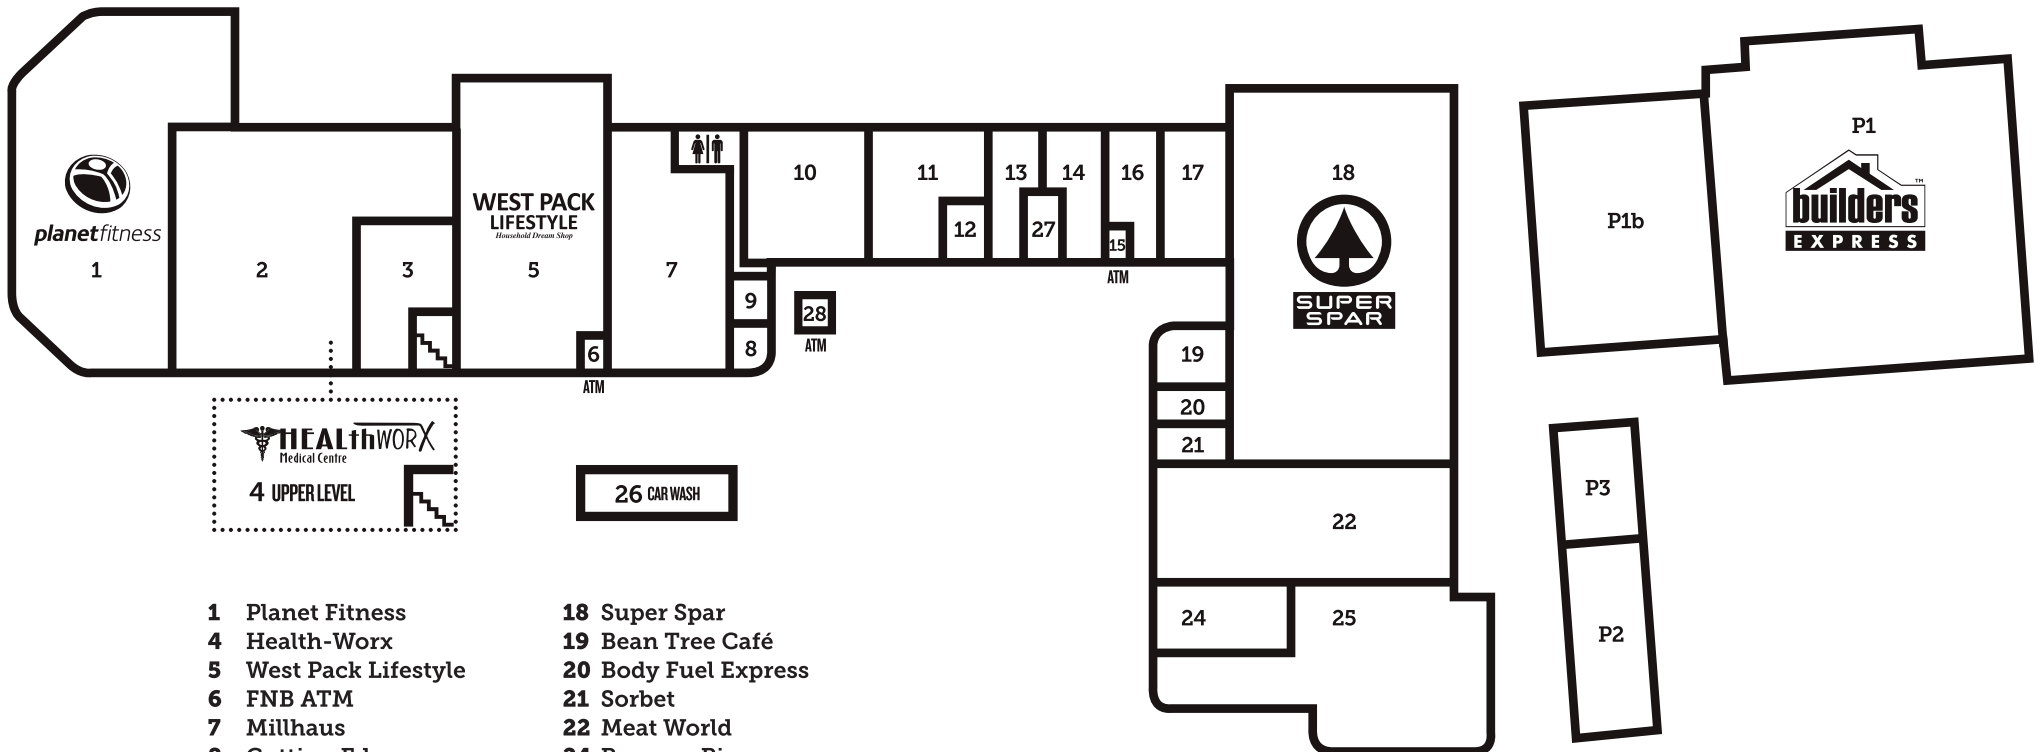

# MALLMAP

WWW.VALLEYVIEWRETAIL.CO.ZA

- |                                |                             |
|--------------------------------|-----------------------------|
| <b>1</b> Planet Fitness        | <b>18</b> Super Spar        |
| <b>4</b> Health-Worx           | <b>19</b> Bean Tree Café    |
| <b>5</b> West Pack Lifestyle   | <b>20</b> Body Fuel Express |
| <b>6</b> FNB ATM               | <b>21</b> Sorbet            |
| <b>7</b> Millhaus              | <b>22</b> Meat World        |
| <b>8</b> Cutting Edge          | <b>24</b> Romans Pizza      |
| <b>9</b> Pressed in Time       | <b>25</b> Piccolo           |
| <b>10</b> Pick n Pay Clothing  | <b>26</b> Wash Worx         |
| <b>11</b> PNA                  | <b>28</b> ABSA ATM          |
| <b>12</b> Vodacom              |                             |
| <b>14</b> The Mattress Company | <b>P1</b> Builders Express  |
| <b>15</b> Nedbank ATM          | <b>P2</b> Supa Quick        |
| <b>16</b> All About Pets       | <b>P3</b> Car Care Clinic   |
| <b>17</b> Tops Liquor          |                             |